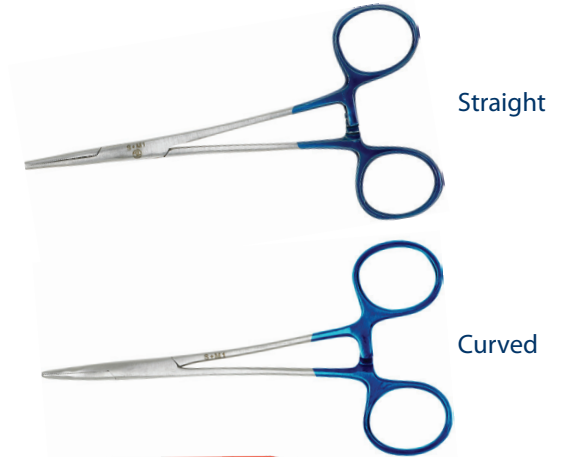

## Mosquito Forceps - Sterile

Sage Mosquito Forceps are designed with a slender, elongated shape and fine jaws that taper to a point. The forceps are made of stainless steel, ensuring durability and corrosion resistance.

### Finger-ring Handles

Comfortable grip allowing for sustained control

### Fine Tips

For ease and control when handling small objects or tissues

### Blue Handle

Easy to identify as single use

Straight

Curved

**Suitable for:** - Controlling bleeding in surgical procedures

REF	Size	Feature	Dispenser Box	Sterility	Pcs/Unit	Units/Ctn
11011020	12.5cm	Straight	Yes	Sterile	25	1
11011022	12.5cm	Curved	Yes	Sterile	20	1